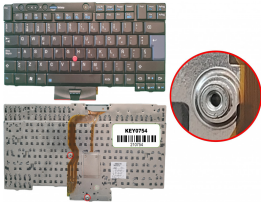

Monday, 27 de April de 2026 , 03:48 AM.

Descripción del Producto

**KEY0754 LENOVO SPANISH IBERO NOT ALPHANUMERIC BLACK KEYS WITH
POINTSTICK NOT BACKLIT WITH BLACK FRAME DOWN CENTRAL CONNECTOR
- KEY0754**