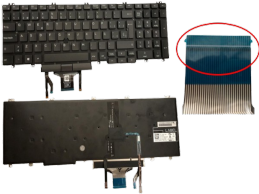

Monday, 27 de April de 2026 , 01:04 AM.

Descripción del Producto

KEY0833 DELL SPANISH IBERO WITH ALPHANUMERIC BLACK KEYS WITH POINTSTICK WITH BACKLIT NOT BLACK FRAME DOWN CENTRAL CONNECTOR WITH TRACKPAD - KEY0833